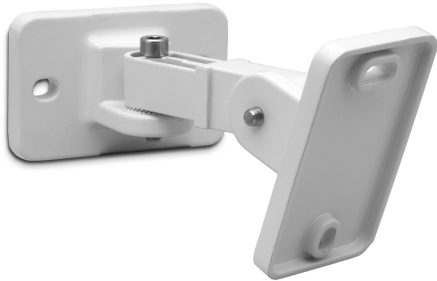

COLS41

slimline column speaker for speech
100V

COLS41 is an extra slim column speaker that is especially suitable for sound reproduction in acoustically difficult venues.

Advanced technology guarantees optimized sound dispersion and improved speech intelligibility. This decreases microphone feedback in reverberant locations such as houses of worship, sport facilities, public buildings as well as conference facilities and auditoriums.

This speaker offers timeless design combined with impeccable sound reproduction.

The COLS41 has 4 x 2" woofers and 1 x 1" tweeter. A standard wall bracket and installation tools are included.

The standard color of COLS41 is white. From 12 pieces on, the COLS41 speakers can be painted in any RAL color (REF: PAINTCOL).

TECHNICAL SPECIFICATIONS

height in mm	400	width in mm	66
depth in mm	66	loudspeaker system	multiple
woofer size in inch	4 x 2	woofer cone material	paper
tweeter size in inch	1	mounting system	L-brackets
colour	white	100V transformer power taps in watts	20 - 10 -5
impedance in ohms	8	low impedance power in watts	30
SPL 1W/1m in dB	88	max SPL 1m in dB	100
frequency response in Hz	250 - 20K	main construction material	aluminium
grille main material	aluminium	IP rating	66
applicable low impedance	Yes	applicable in 100V	Yes

MORE PICTURES

ACCESSORIES

COLSBRA

Bracket for easy tilting and rotating of COLS sound columns